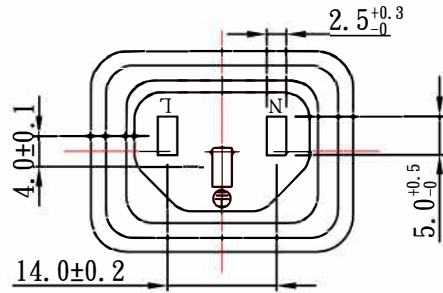

IEC 60320 C13 to IEC 60320 C20 Plug

Note:

- 1. Rating: 15A 250V
- 2. Insulation Resistance: 100MΩ
- 3. Dielectric Voltage: 2000V/sec

TOLERANCE >0±0.30 >1.0±0.50 >10.0±1.0 >20.0±2.0 Angle: ±1°	APPROVED		DATE		MK Cable			
	CHECKED		DATE					
	DRAWN	SUKI	DATE	15.08.25	ITEM #	MK8006		
	MODEL #	YL-3312			MATERIAL	P. V. C	UNIT	mm
DRAWING NO.	CY-A3312			SCALE	1:1	