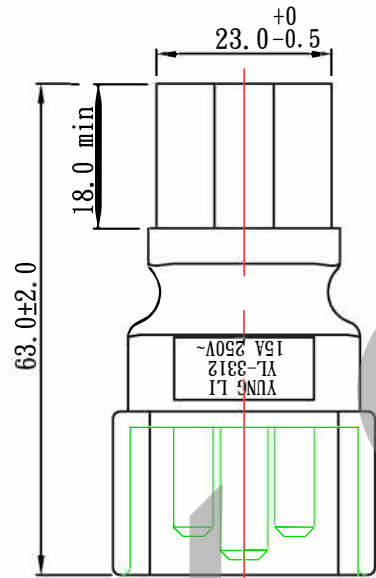

IEC 60320 C13 to IEC 60320 C20 Plug

Note:

- 1. Rating: 15A 250V
- 2. Insulation Resistance: 100MΩ
- 3. Dielectric Voltage: 2000V/sec

TOLERANCE >0±0.30 >1.0±0.50 >10.0±1.0 >20.0±2.0 Angle: ±1°	APPROVED		DATE		MK Cable			
	CHECKED		DATE					
	DRAWN	SUKI	DATE	15.08.25	ITEM #	MK8006		
	MODEL #	YL-3312			MATERIAL	P. V. C	UNIT	mm
DRAWING NO.	CY-A3312			SCALE	1:1	