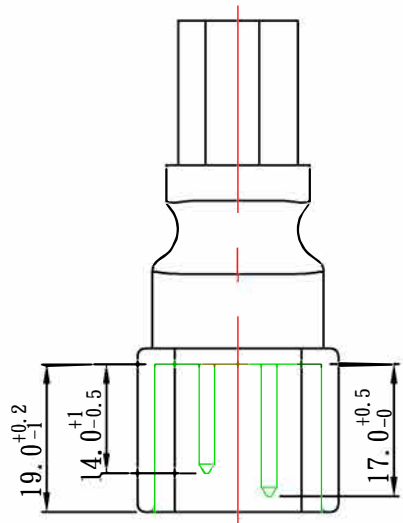

IEC 60320 C13 to IEC 60320 C20 Plug

Note:

- 1. Rating: 15A 250V
- 2. Insulation Resistance: 100MΩ
- 3. Dielectric Voltage: 2000V/sec

TOLERANCE >0±0.30 >1.0±0.50 >10.0±1.0 >20.0±2.0 Angle: ±1°	APPROVED		DATE		MK Cable			
	CHECKED		DATE					
	DRAWN	SUKI	DATE	15.08.25	ITEM #	MK8006		
	MODEL #	YL-3312			MATERIAL	P. V. C	UNIT	mm
DRAWING NO.	CY-A3312			SCALE	1:1	