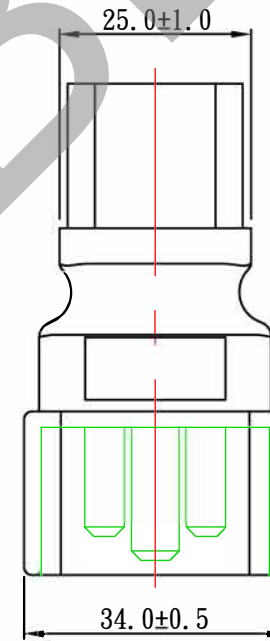

IEC 60320 C13 to IEC 60320 C20 Plug

Note:

- 1. Rating: 15A 250V
- 2. Insulation Resistance: 100MΩ
- 3. Dielectric Voltage: 2000V/sec

TOLERANCE >0±0.30 >1.0±0.50 >10.0±1.0 >20.0±2.0 Angle: ±1°	APPROVED		DATE		MK Cable			
	CHECKED		DATE					
	DRAWN	SUKI	DATE	15.08.25	ITEM #	MK8006		
	MODEL #	YL-3312			MATERIAL	P. V. C	UNIT	mm
DRAWING NO.	CY-A3312			SCALE	1:1	