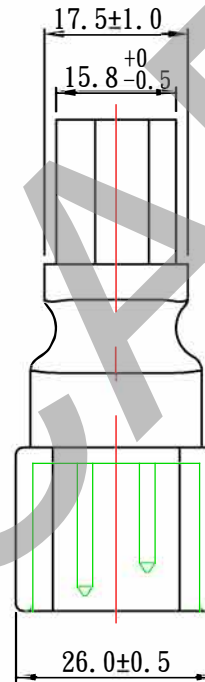

IEC 60320 C13 to IEC 60320 C20 Plug

Note:

- 1. Rating: 15A 250V
- 2. Insulation Resistance: 100MΩ
- 3. Dielectric Voltage: 2000V/sec

TOLERANCE >0±0.30 >1.0±0.50 >10.0±1.0 >20.0±2.0 Angle: ±1°	APPROVED		DATE		MK Cable			
	CHECKED		DATE					
	DRAWN	SUKI	DATE	15.08.25	ITEM #	MK8006		
	MODEL #	YL-3312			MATERIAL	P. V. C	UNIT	mm
DRAWING NO.	CY-A3312			SCALE	1:1	