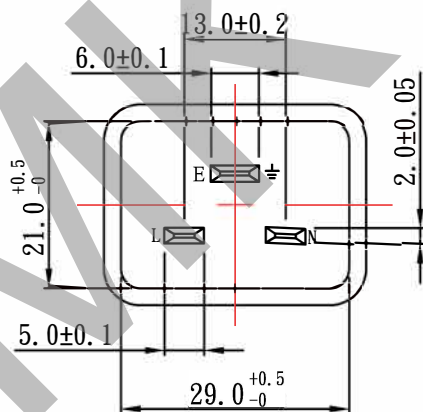

IEC 60320 C13 to IEC 60320 C20 Plug

Note:

- 1. Rating: 15A 250V
- 2. Insulation Resistance: 100MΩ
- 3. Dielectric Voltage: 2000V/sec

TOLERANCE >0±0.30 >1.0±0.50 >10.0±1.0 >20.0±2.0 Angle: ±1°	APPROVED		DATE		MK Cable			
	CHECKED		DATE					
	DRAWN	SUKI	DATE	15.08.25	ITEM #	MK8006		
	MODEL #	YL-3312			MATERIAL	P. V. C	UNIT	mm
DRAWING NO.	CY-A3312			SCALE	1:1	